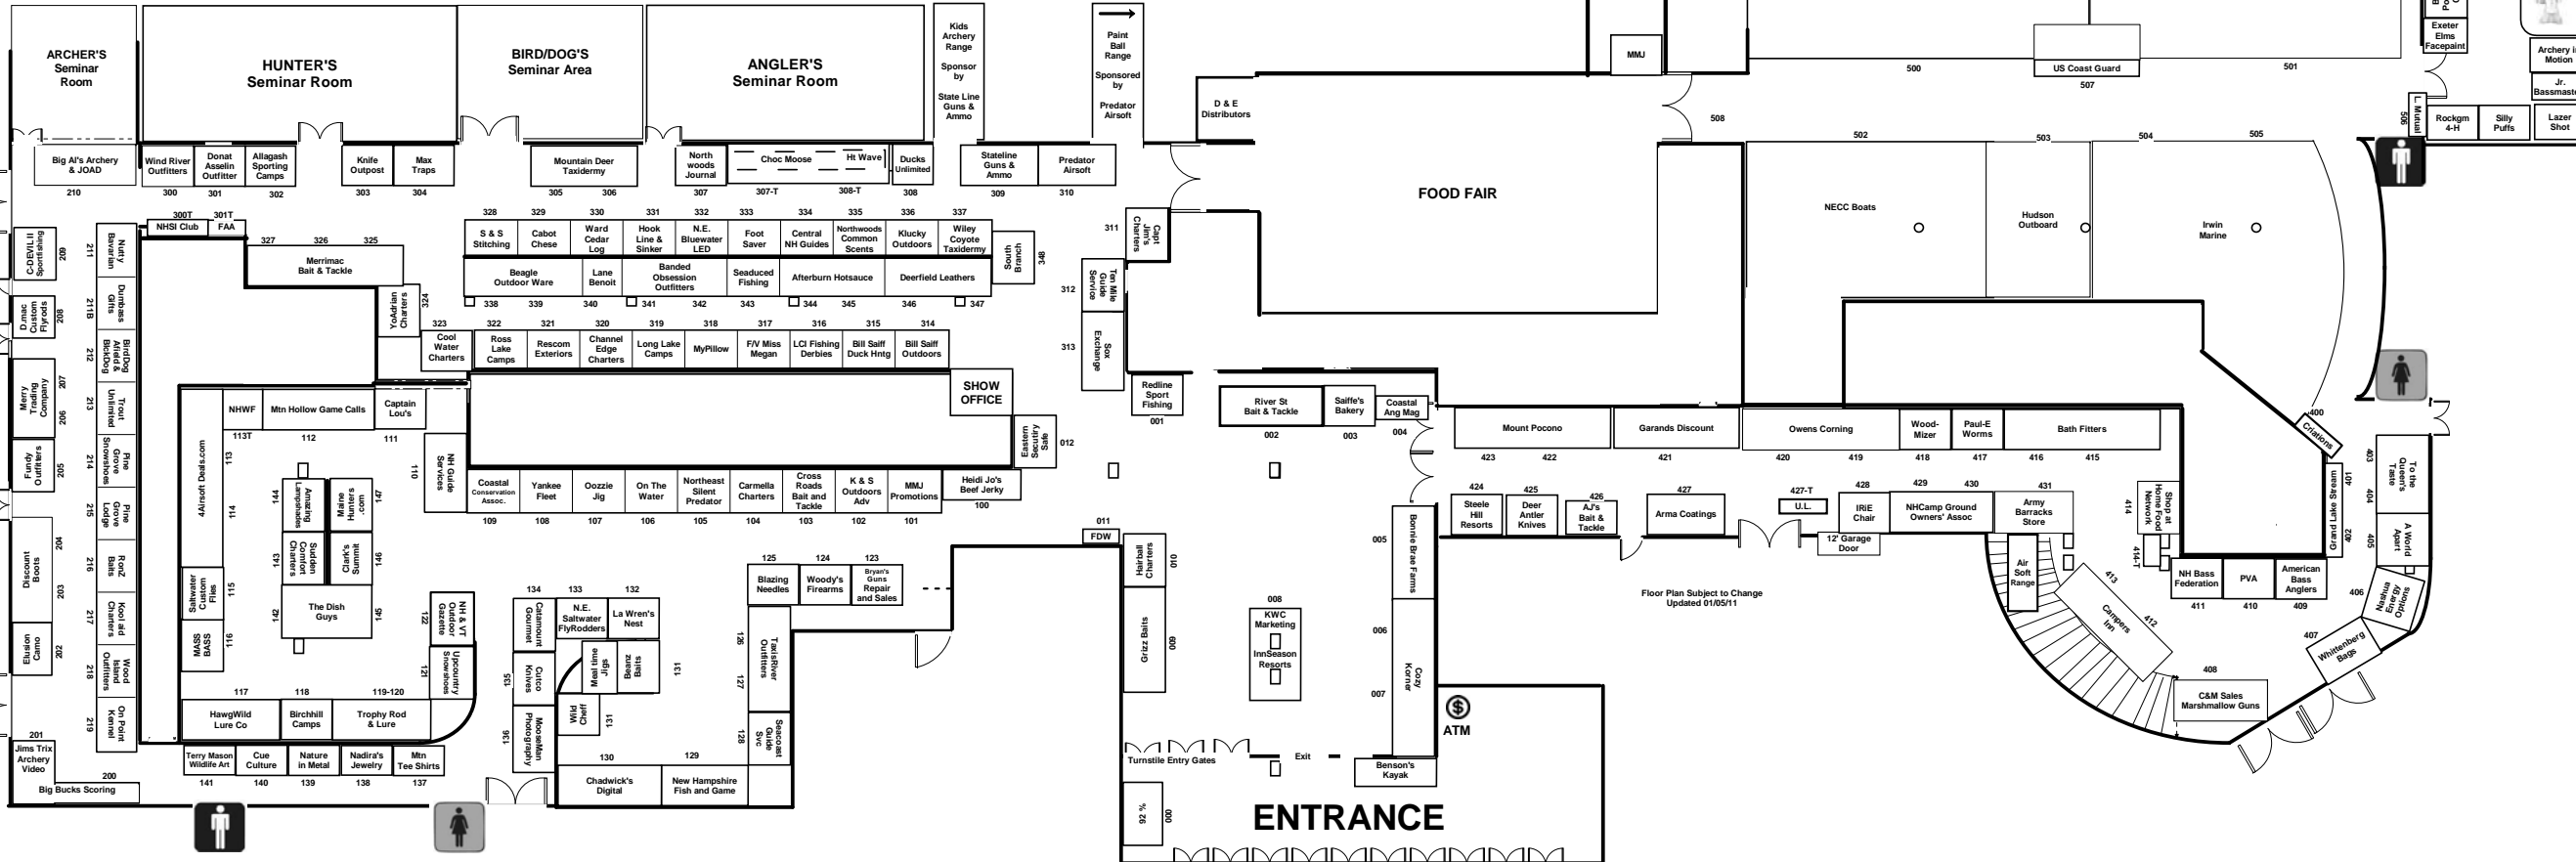

2012 Floor Plan
Show Hours
 Sat. 7th: 10 am - 7 pm
 Sun. 8th: 10 am - 5 pm

FREE PARKING!!
 Adult Admission: \$8.00
 15 and under: \$3.00
 5 and under: Free

<http://www.RockinghamExpo.com>

Discount Admission Online

Floor Plan Subject to Change Updated 01/05/11